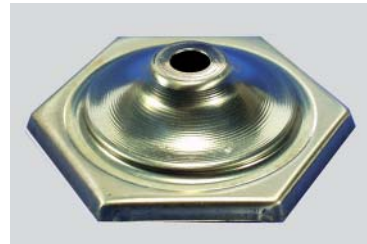

22 280 00 42 mm
Lampenkappe 6-ECK, Messing
Lamp cap hexagon, brass