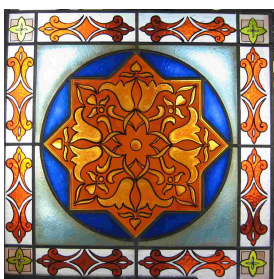

Flosing Star Plaqué

Colores Planos / Plain Colours

Multicolor / Multicolour

Multifuncional: infinitas aplicaciones

Mismo vidrio para aplicar en diferentes técnicas de decoración:

Tiffany + Vidrios Emplomados + Pintado con Grisallas + Fusing compatible con float y Flosing glass

Extraordinario vidrio de capa o plaqué que permite reservar zonas de color e incoloras con técnicas de grabado.

Multifunctional uses

The same glass for different techniques:

Tiffany + Stained Glass + Grisaille + Fusing compatible with float and Flosing Glass

Extraordinary One Layered Colour Glass!

Featuring the ability to remove very specific areas of the coloured glass by sandblasting or acid etching the areas you would like to make clear, resulting in an enormous amount of design combinations and possibilities.