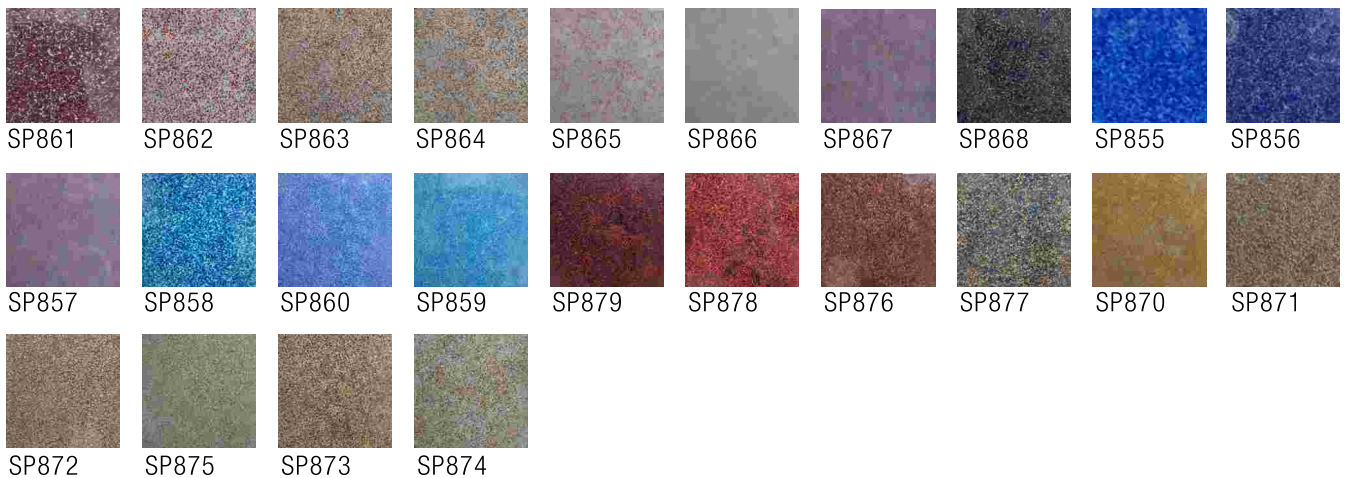

Flosing Star Plaqué

Colores Planos / Plain Colours

Multicolor / Multicolour

Multifuncional: infinitas aplicaciones

Mismo vidrio para aplicar en diferentes técnicas de decoración:

Tiffany + Vidrios Emplomados + Pintado con Grisallas + Fusing compatible con float y Flosing glass

Extraordinario vidrio de capa o plaqué que permite reservar zonas de color e incoloras con técnicas de grabado.

Multifunctional uses

The same glass for different techniques:

Tiffany + Stained Glass + Grisaille + Fusing compatible with float and Flosing Glass

Extraordinary One Layered Colour Glass!

Featuring the ability to remove very specific areas of the coloured glass by sandblasting or acid etching the areas you would like to make clear, resulting in an enormous amount of design combinations and possibilities.