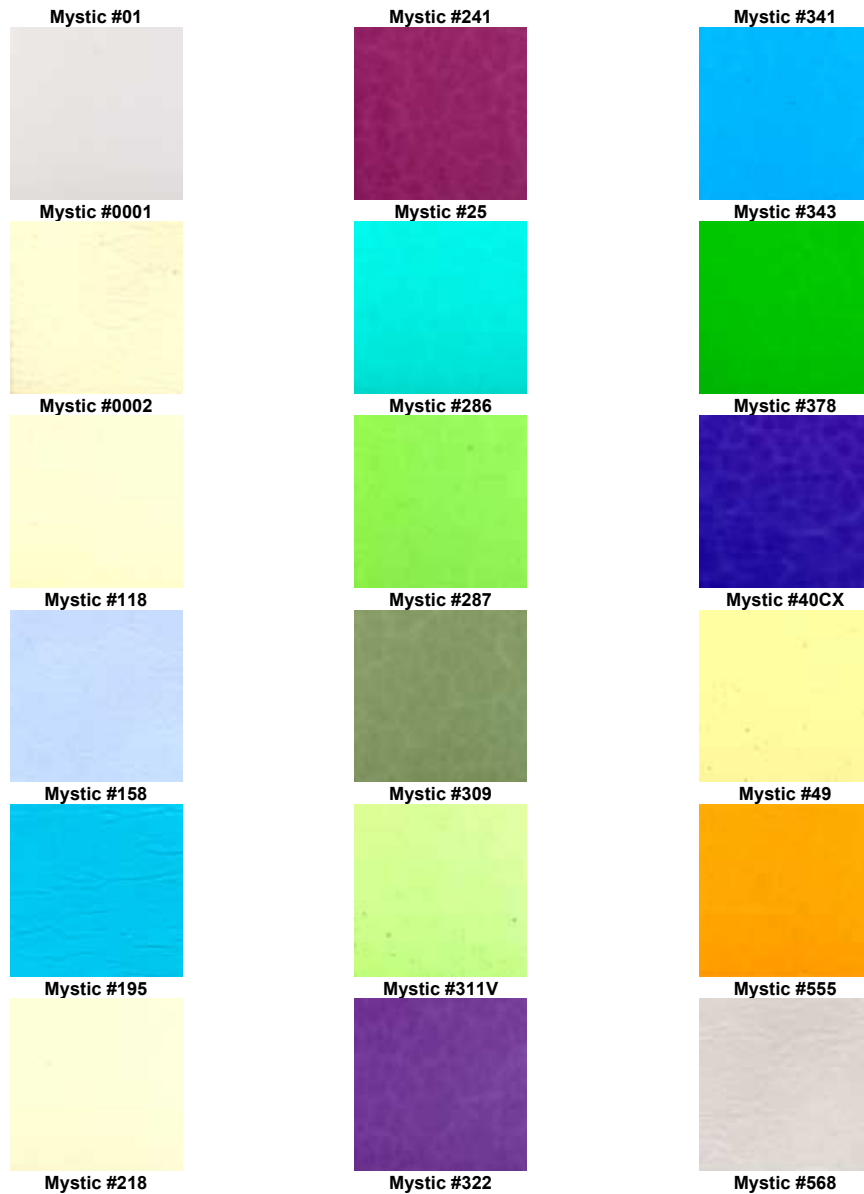

## New!

In addition to the Centennial Edition of Mystic. The Wissmach Glass Company is introducing [twenty-three](#) new cathedral colors into the increasingly popular Mystic line. A wide range of colors are available and include:

Mystic #220

Mystic #34

WO702

WO701

701LL

702LL

WO703

703LL

WO704

704LL

WO705

705LL

WO706

706LL

WO707

707LL

WO708

708LL

WO709

709LL

WO710

710LL

WO701

701LL